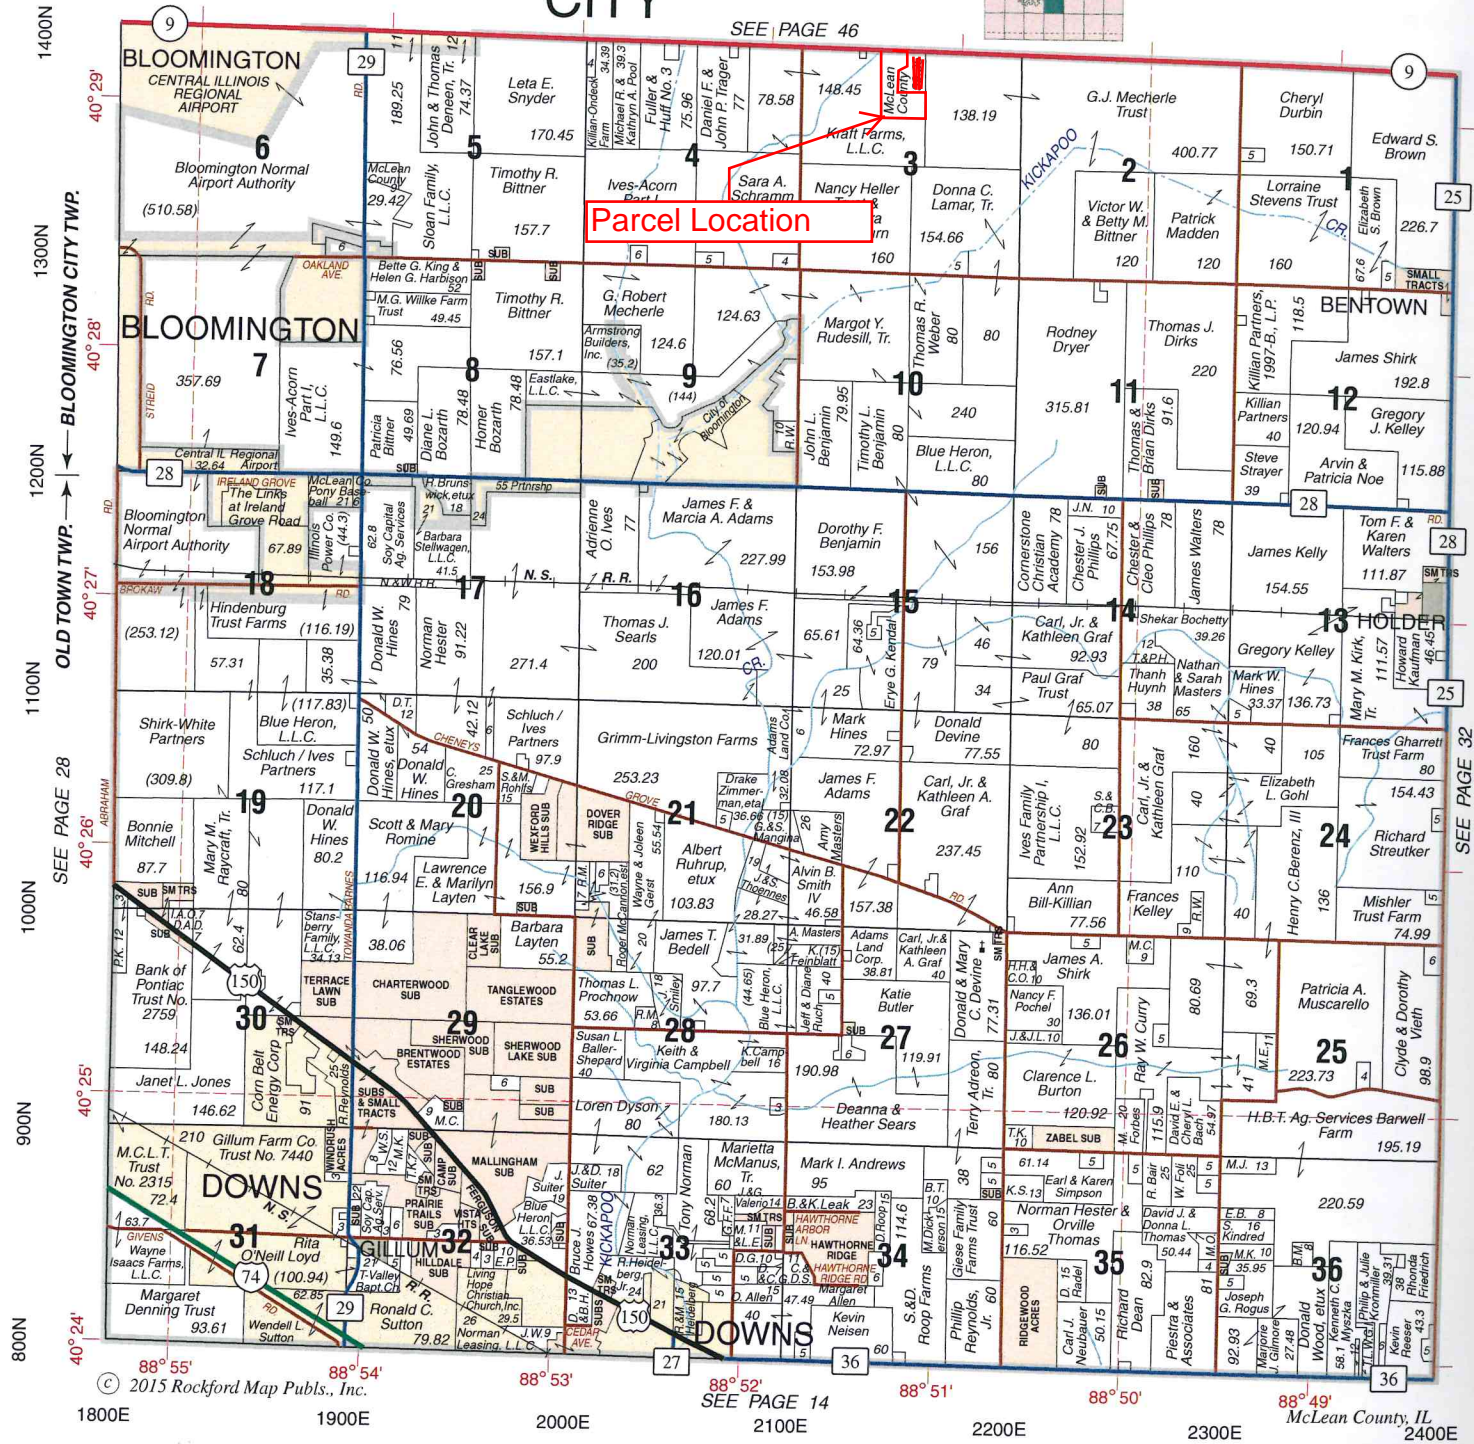

OLD TOWN SOUTHEAST PART BLOOMINGTON CITY

T.23N.-R.3E.

SEE PAGE 46

Parcel Location

SEE PAGE 32

SEE PAGE 14